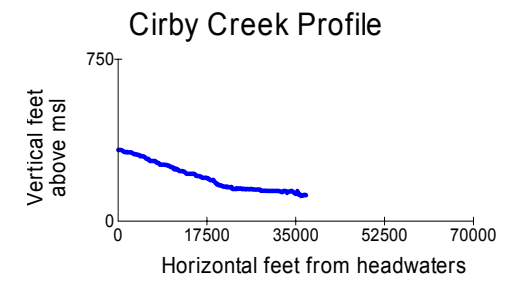

Legend

- Watershed Boundary
- Streams

STREAM PROFILES