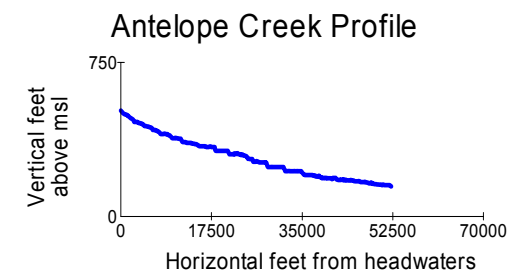

Legend

- Watershed Boundary
- Streams

STREAM PROFILES