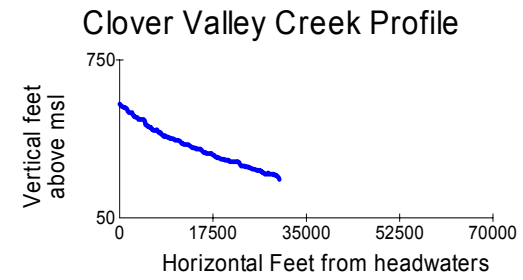

Legend

- Watershed Boundary
- Streams

STREAM PROFILES