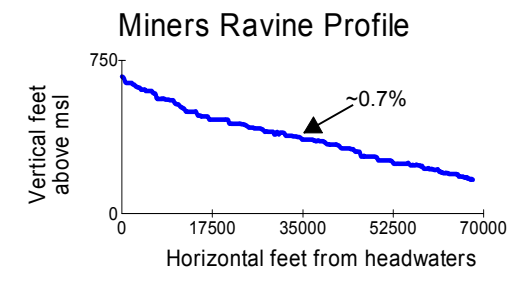

Legend

- Watershed Boundary
- Streams

STREAM PROFILES