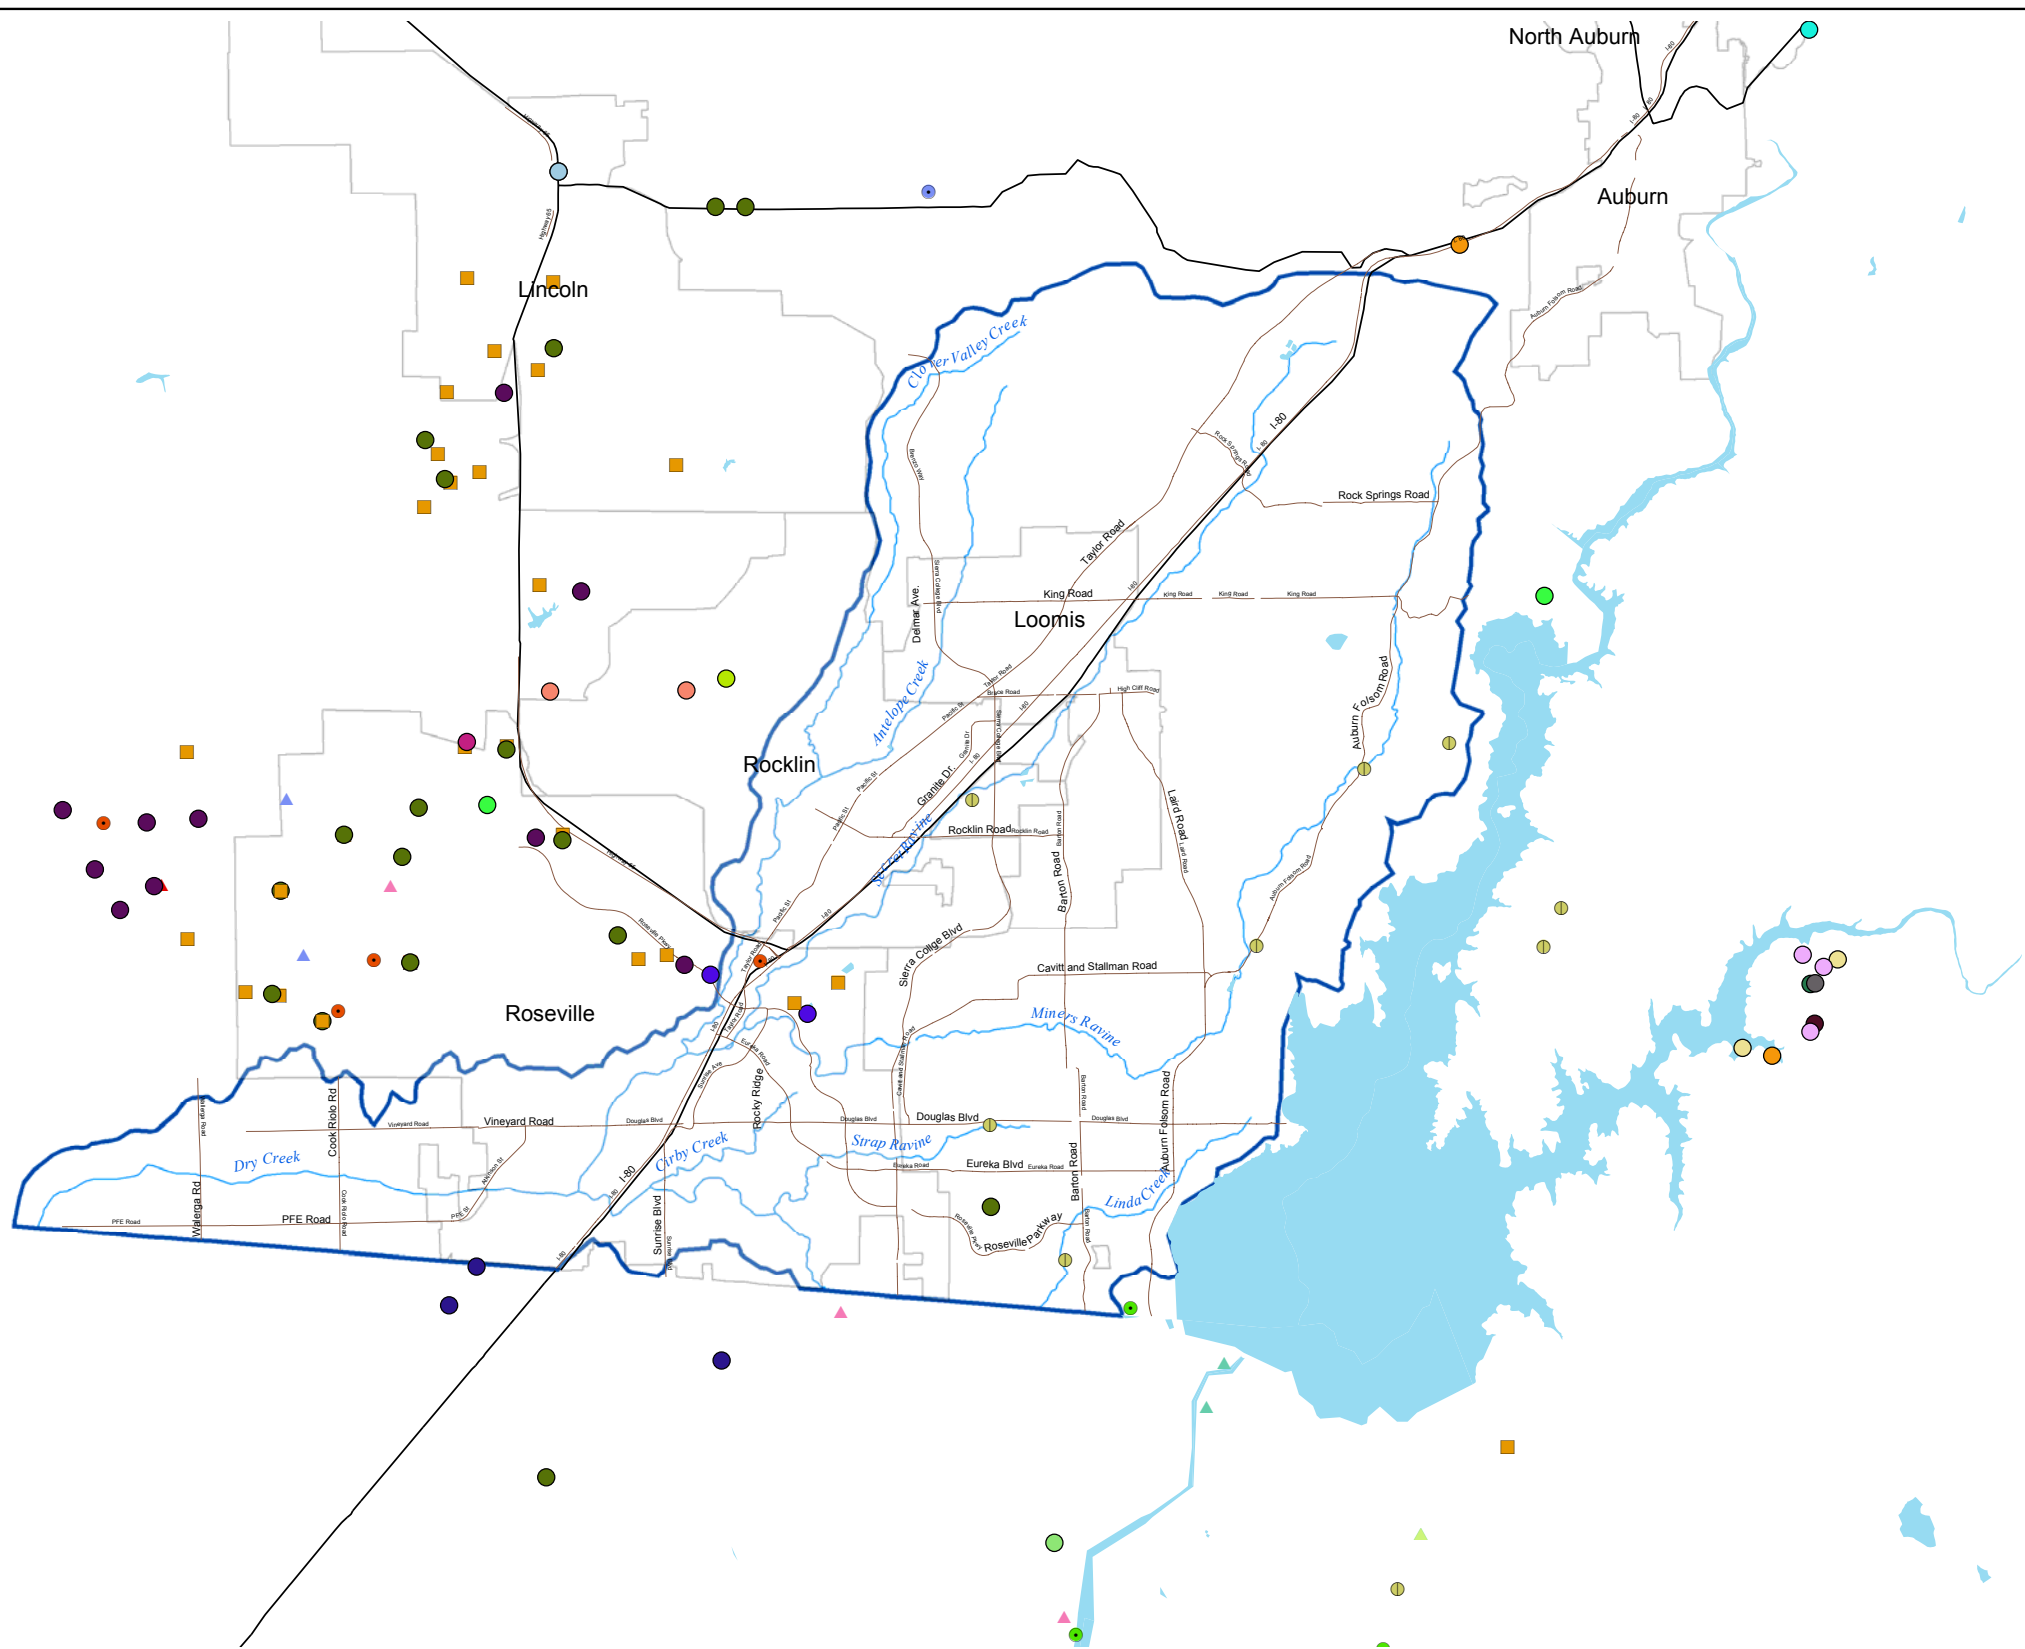

	Highways		Pincushion Navarretia
	Cities		Red Bluff Dwarf Rush
	Watershed Boundary		Sacramento Orcutt Grass
	Major Streams		Sanford's Arrowhead
CNDDB Species			Stebbins' Morning-Glory
	Big-Scale Balsamroot		Vernal Pool Fairy Shrimp
	Bisbee Peak Rush-Rose		Vernal Pool Tadpole Shrimp
	Boggs Lake Hedge-Hyssop		Valley Elderberry Longhorn Beetle
	Brandegee's Clarkia		Western Pond Turtle
	Butte County Fritillary		Northwestern Pond Turtle
	California Linderella		Western Spadefoot Toad
	Dwarf Downingia		Burrowing Owl
	El Dorado Bedstraw		White-Tailed Kite
	El Dorado County Mule Ears		Swainson's Hawk
	Hispid Bird's-Beak		Cooper's Hawk
	Layne's Ragwort		Great Blue Heron
	Legenere		Great Egret

CNDDB