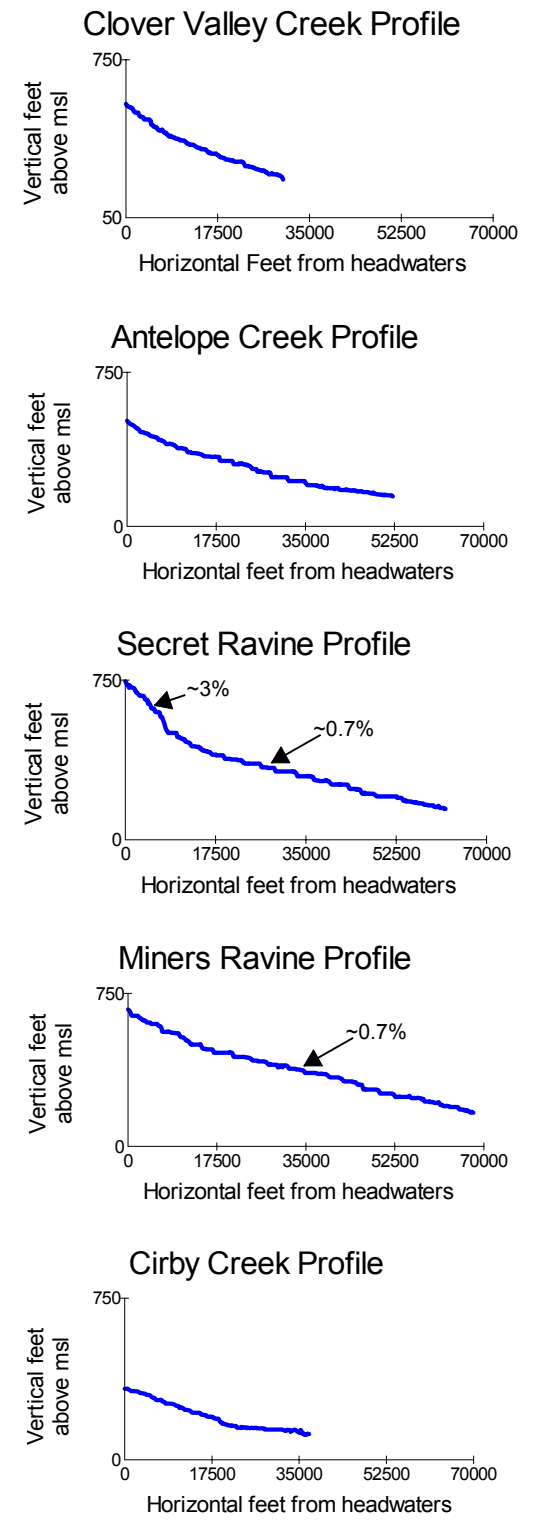

Legend

- Watershed Boundary
- Major Streams

STREAM PROFILES