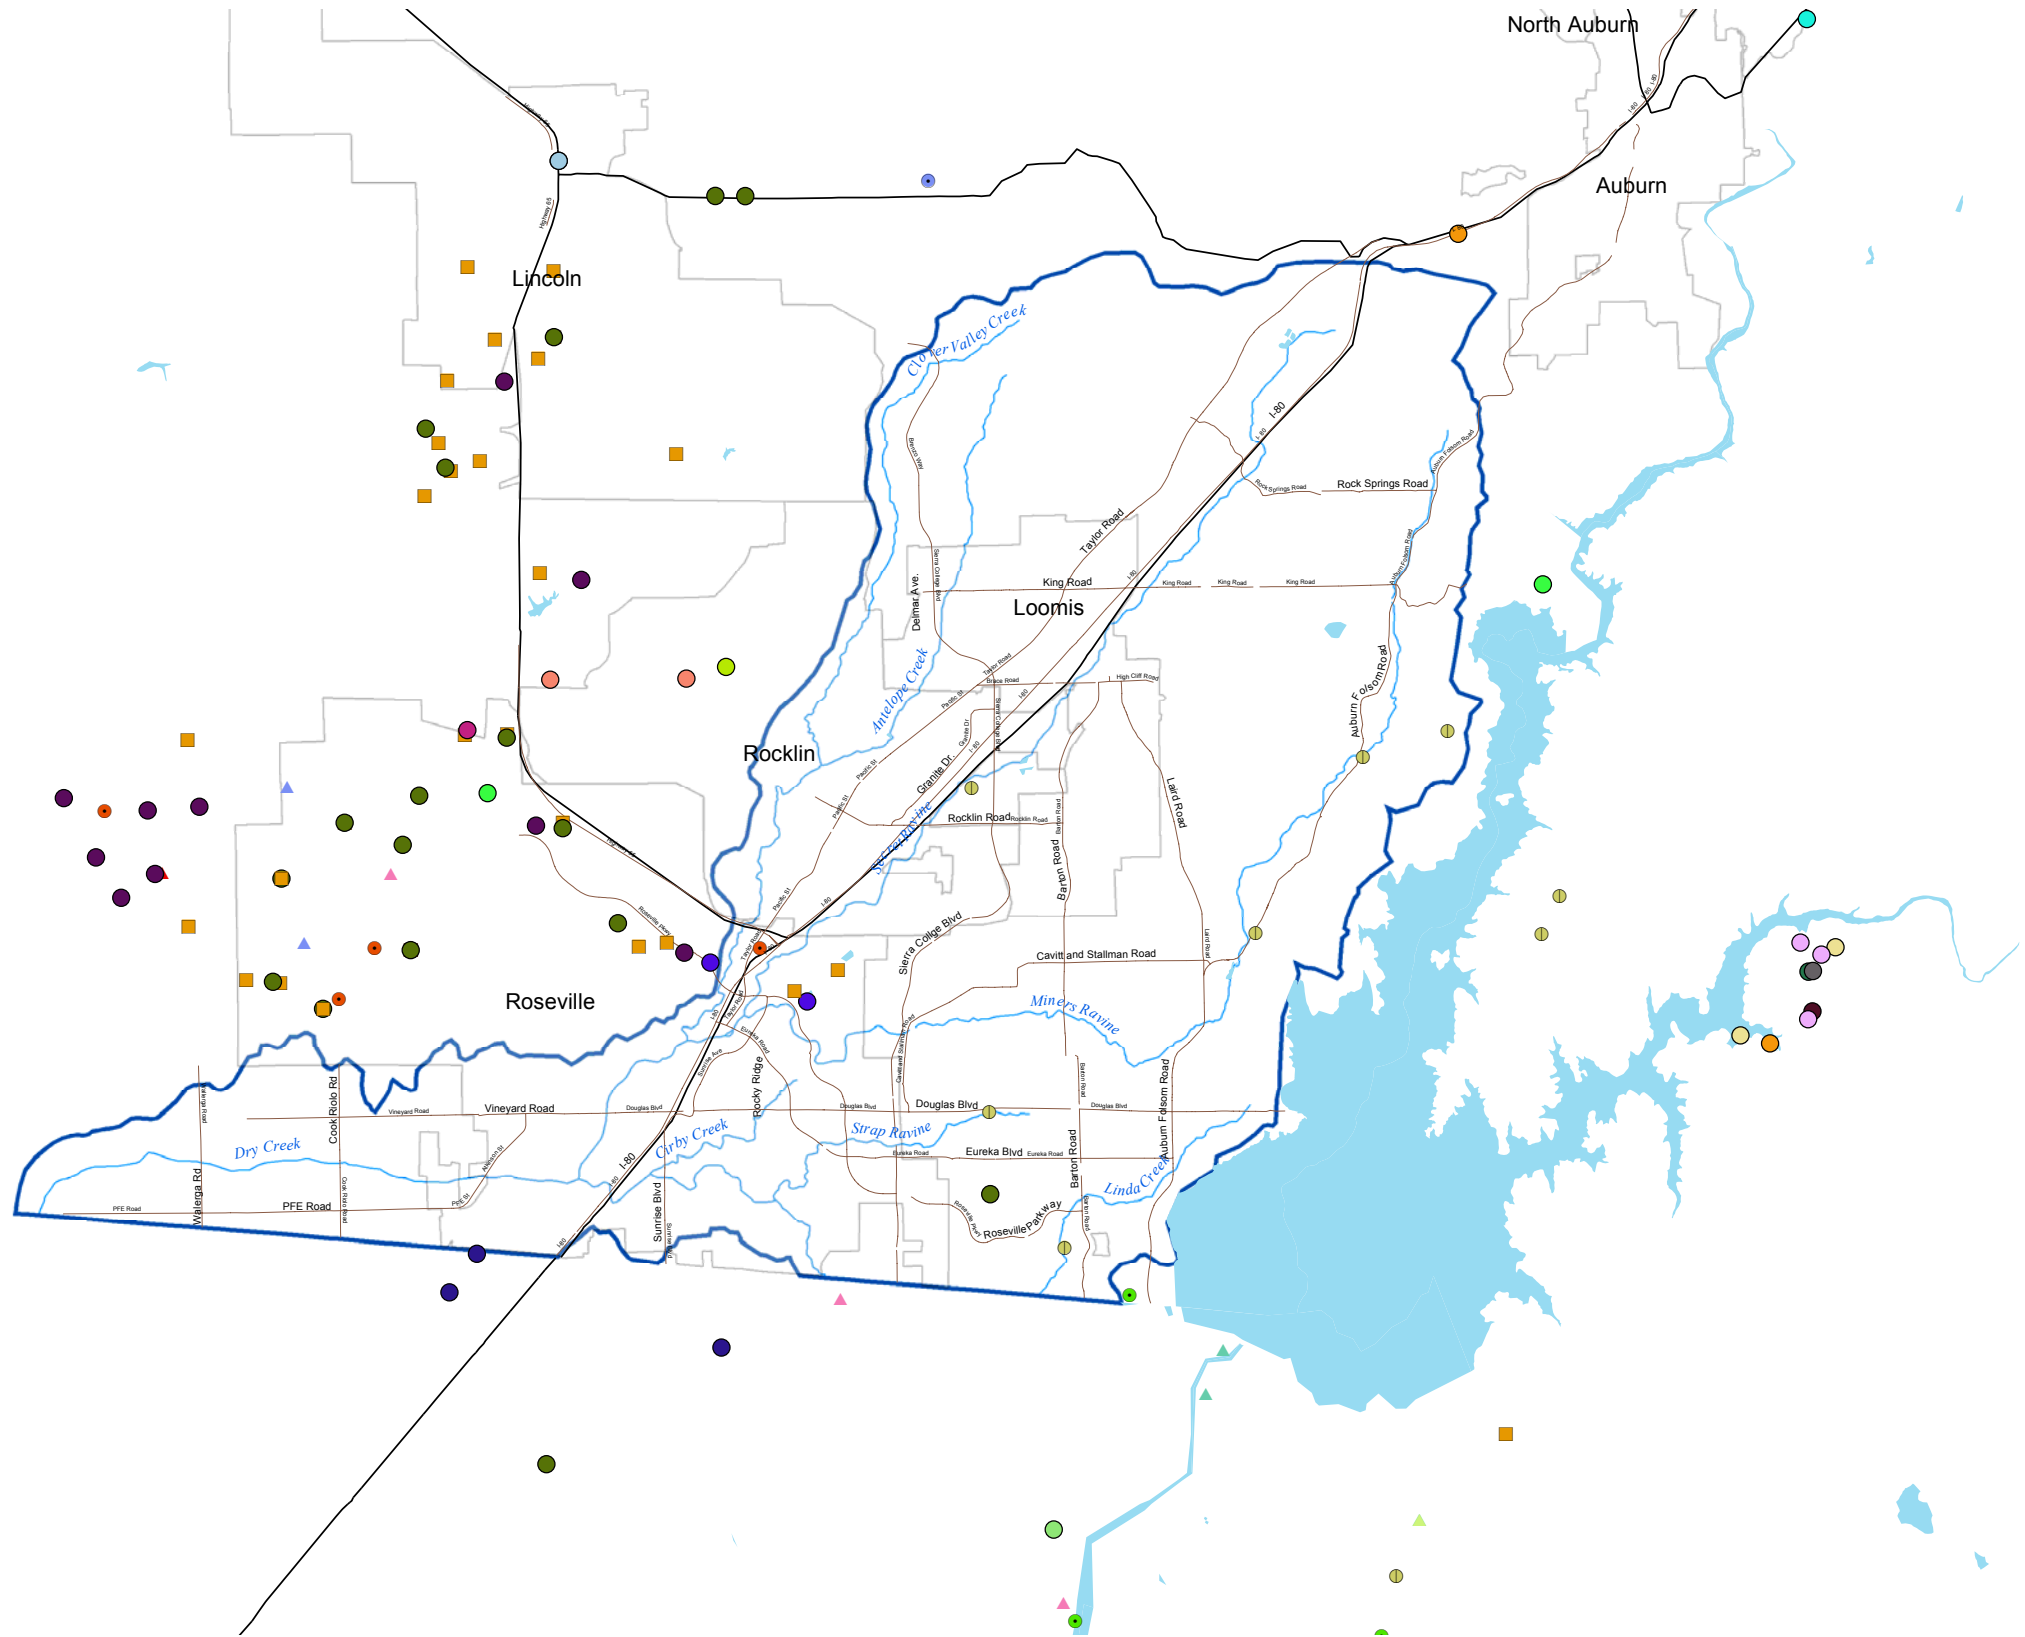

	Highways		Pincushion Navarretia
	Cities		Red Bluff Dwarf Rush
	Watershed Boundary		Sacramento Orcutt Grass
	Major Streams		Sanford's Arrowhead
<b>CNDDB Species</b>			Stebbins' Morning-Glory
	Big-Scale Balsamroot		Vernal Pool Fairy Shrimp
	Bisbee Peak Rush-Rose		Vernal Pool Tadpole Shrimp
	Boggs Lake Hedge-Hyssop		Valley Elderberry Longhorn Beetle
	Brandegee's Clarkia		Western Pond Turtle
	Butte County Fritillary		Northwestern Pond Turtle
	California Linderiella		Western Spadefoot Toad
	Dwarf Downingia		Burrowing Owl
	El Dorado Bedstraw		White-Tailed Kite
	El Dorado County Mule Ears		Swainson's Hawk
	Hispid Bird's-Beak		Cooper's Hawk
	Layne's Ragwort		Great Blue Heron
	Legenere		Great Egret

## California Natural Diversity Database (CNDDB)